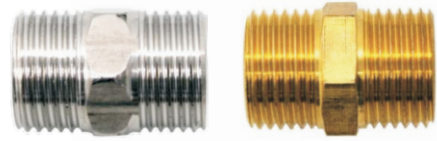

### Shower Three Fuction

Product Code	S03
Efficiency	Wels Rating 4
Flow Rate	7.5 Litres/minute
Finish	Face Plating
Shower Spray Holes	61 pcs
Nozzles	Anti-Limestone
Dimensions	22cm Long

## ACCESSORIES AVAILABLE

# AUSSIE

Hose(S04)		Arm Holder(A06)	
Product Code	S04	Product Code	A06
Dimensions	1500mm	Rotation	180°
Diameter	14mm	Craft	Plating
Materials	Stainless Steel Piping & Inner PVC Piping	Materials	ABS+Copper

Arm Holder(A07)		Arm Holder(A08)	
Product Code	A07	Product Code	A08
Rotation	180°	Diameter	30mm
Craft	Plating	Craft	Plating
Materials	ABS+Copper	Materials	Copper

**AUSSIE**  
GREEN LIGHTING