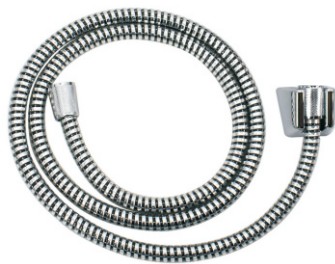

### Shower Three Fuction

Product Code	S03
Efficiency	Wels Rating 4
Flow Rate	7.5 Litres/minute
Finish	Face Plating
Shower Spray Holes	61 pcs
Nozzles	Anti-Limestone
Dimensions	22cm Long

# AUSSIE

Hose(S04)		Arm Holder(A06)	
Product Code	S04	Product Code	A06
Dimensions	1500mm	Rotation	180°
Diameter	14mm	Craft	Plating
Materials	Stainless Steel Piping & Inner PVC Piping	Materials	ABS+Copper

Arm Holder(A07)		Arm Holder(A08)	
Product Code	A07	Product Code	A08
Rotation	180°	Diameter	30mm
Craft	Plating	Craft	Plating
Materials	ABS+Copper	Materials	Copper

**AUSSIE**  
GREEN LIGHTING